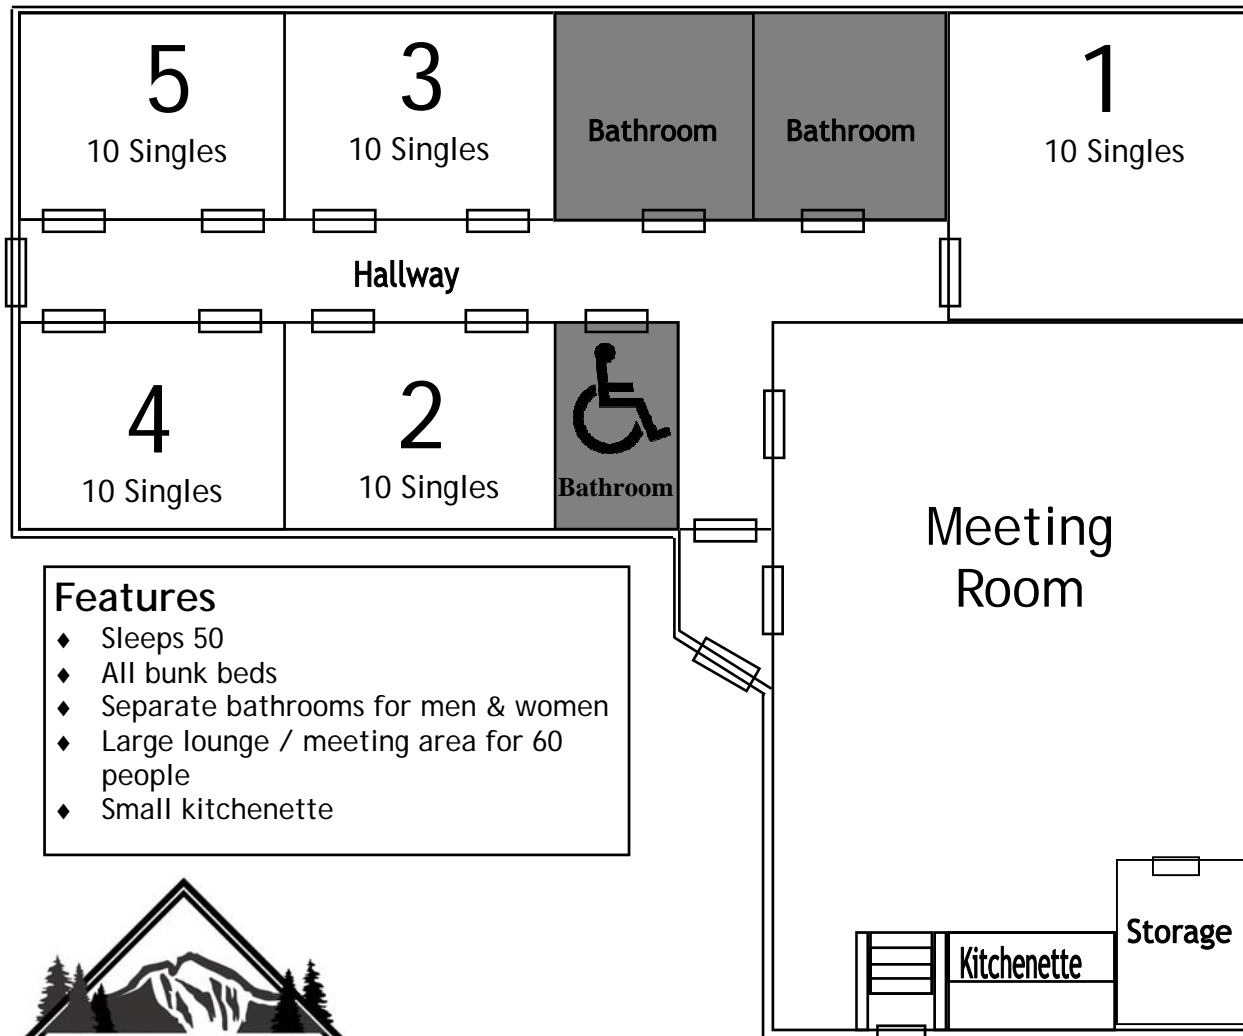

# Winter Lodge

## Features

- ◆ Sleeps 50
- ◆ All bunk beds
- ◆ Separate bathrooms for men & women
- ◆ Large lounge / meeting area for 60 people
- ◆ Small kitchenette