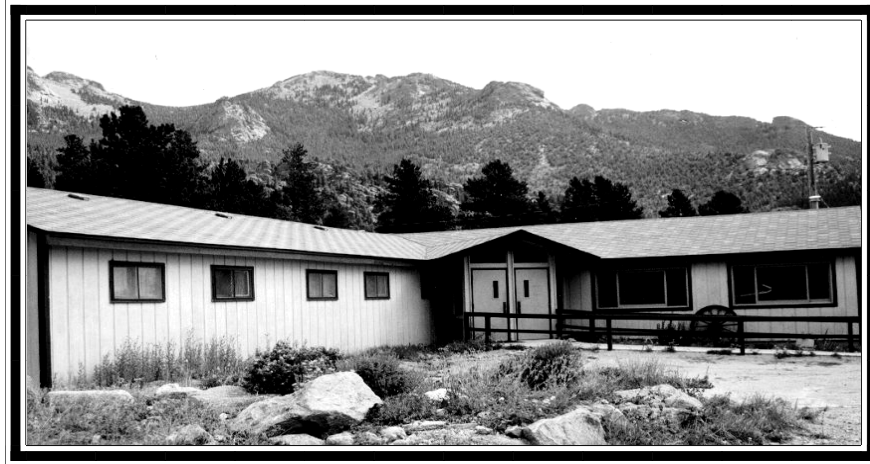

# Winter Lodge

## Features

- ◆ Sleeps 50
- ◆ All bunk beds
- ◆ Separate bathrooms for men & women
- ◆ Large lounge / meeting area for 60 people
- ◆ Small kitchenette