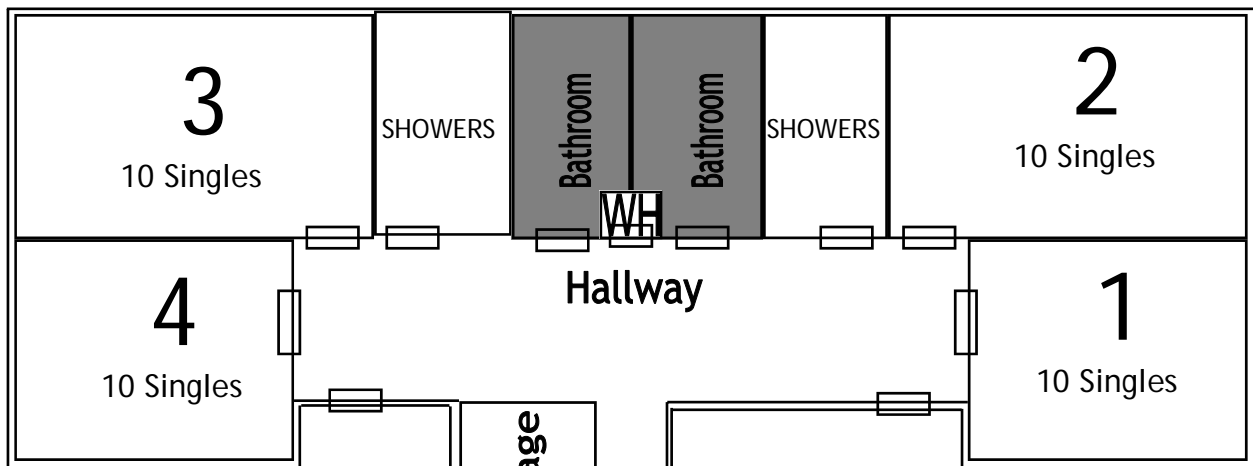

Cedar Lodge

Features

- ◆ Sleeps 40/60 in Summer
- ◆ All Bunk Beds
- ◆ Separate bathrooms for men & women
- ◆ Lounge / Meeting Room for 30 people
- ◆ Small fridge, microwave, coffee maker