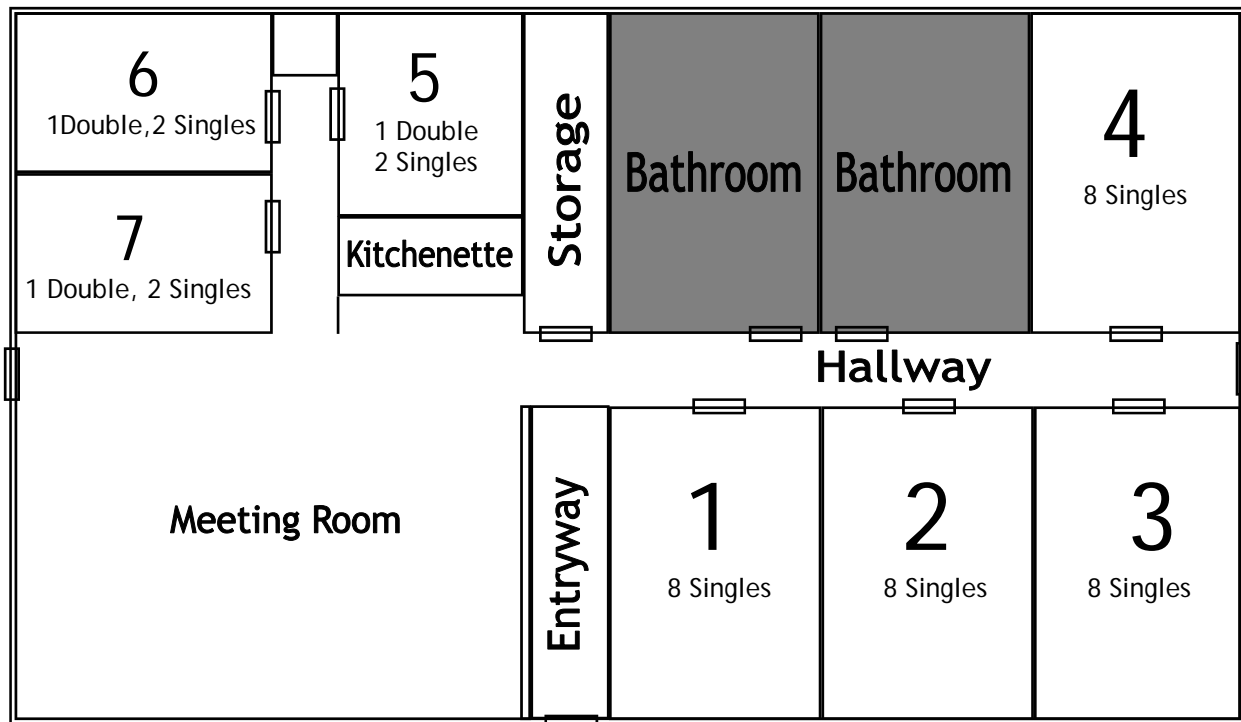

Autumn Lodge

Features

- ◆ Sleeps 41-44
- ◆ Three rooms have one double bed; four rooms have 8 singles
- ◆ Separate bathrooms for men & women
- ◆ Lounge/Meeting Room for 25 people
- ◆ Small Kitchenette
- ◆ TV / VCR