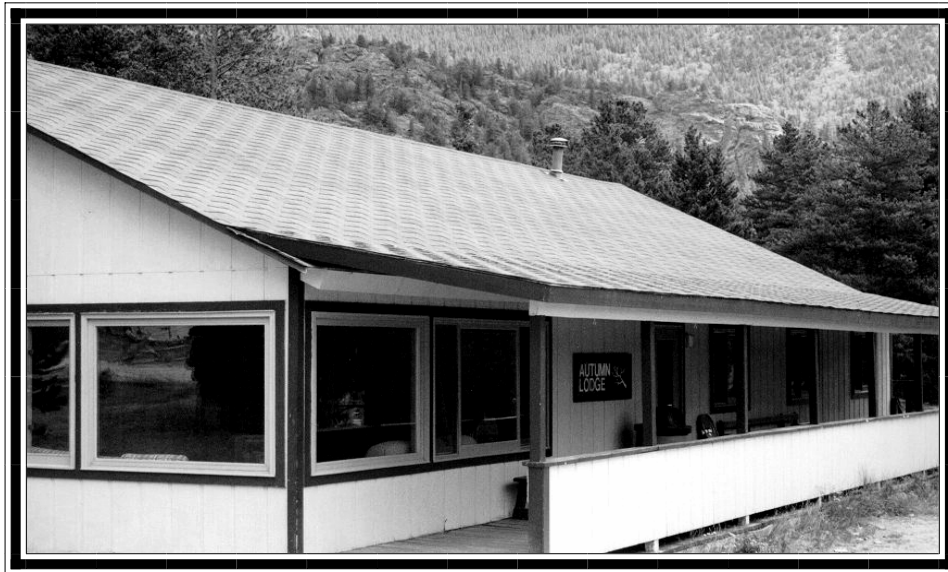

Autumn Lodge

Features

- ◆ Sleeps 41-44
- ◆ Three rooms have one double bed; four rooms have 8 singles
- ◆ Separate bathrooms for men & women
- ◆ Lounge/Meeting Room for 25 people
- ◆ Small Kitchenette
- ◆ TV / VCR