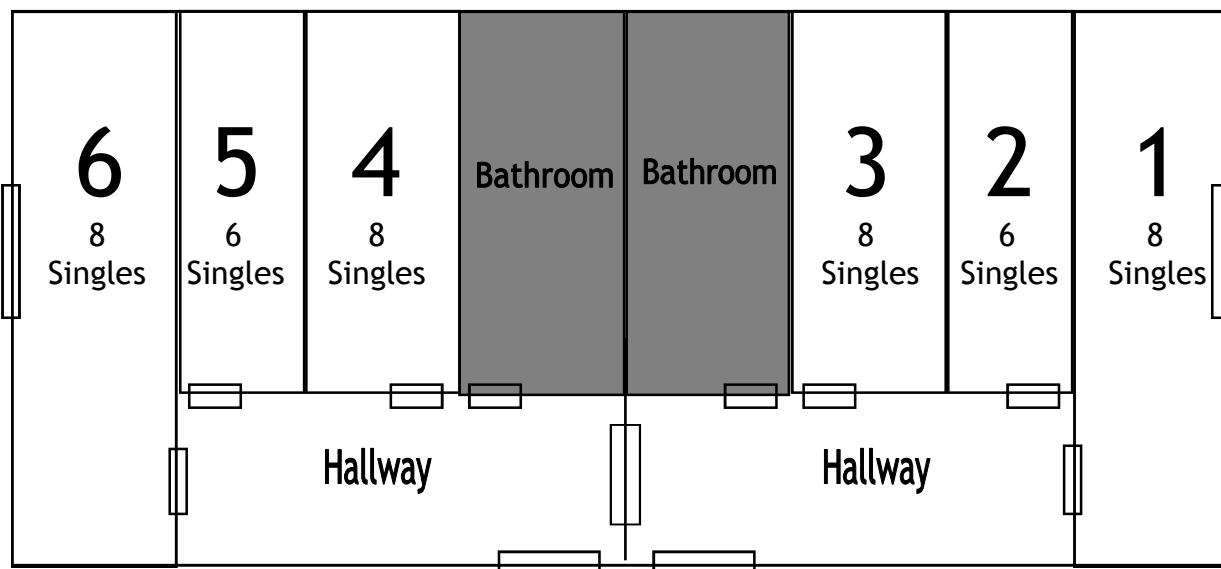

Aspen Lodge

Features

- ◆ Sleeps 44
- ◆ All bunk beds
- ◆ Separate Bathrooms for men and women
- ◆ Can be made into 2 wings with a door separating each wing
- ◆ Close proximity to large bath house